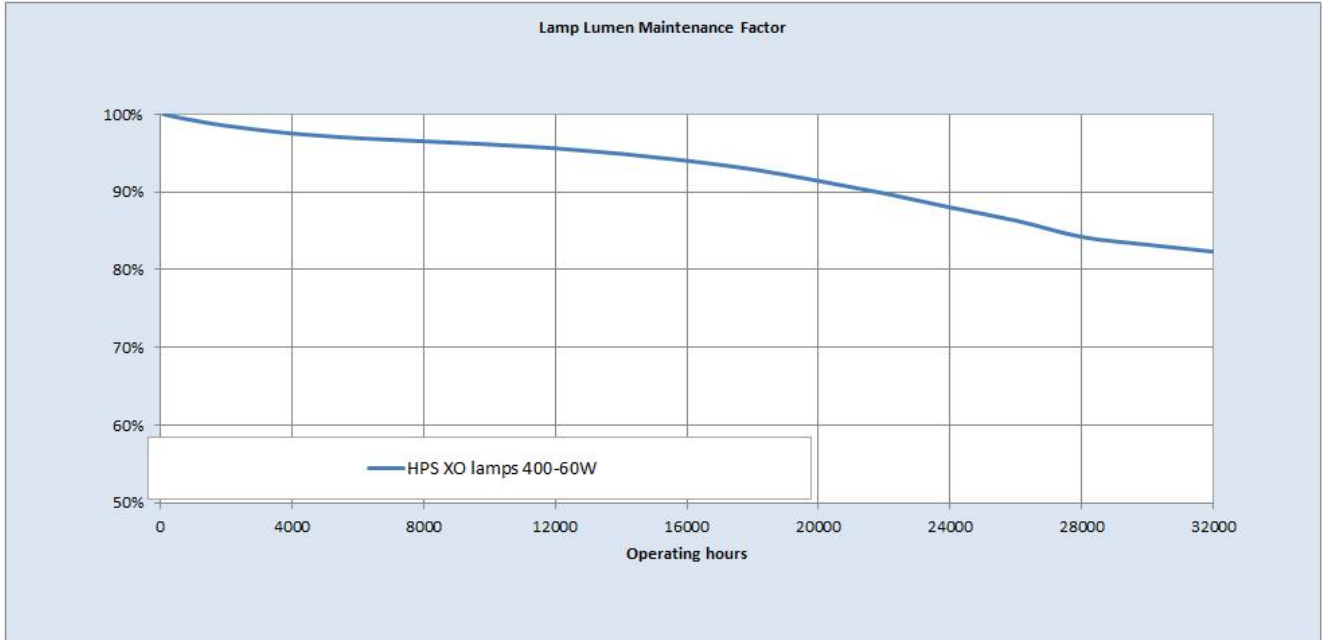

Lumen maintenance data