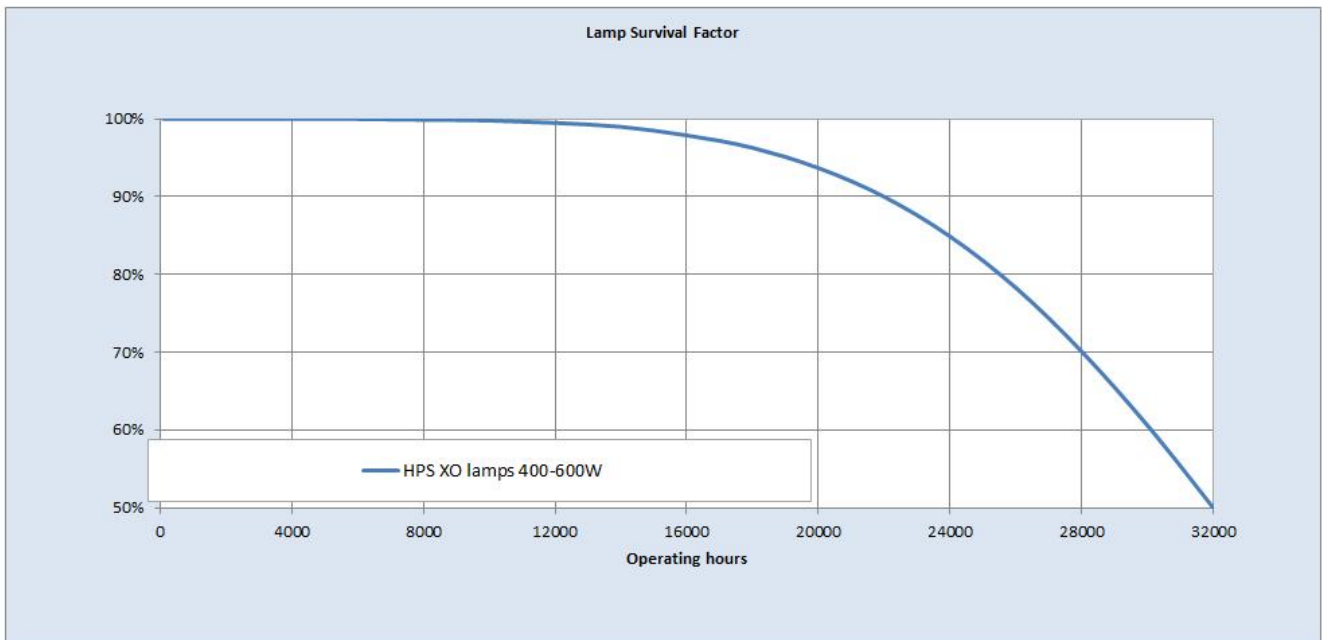

Survival data