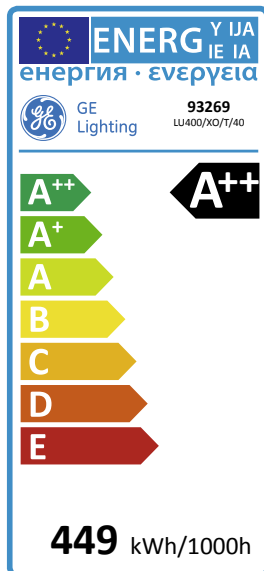

GE  
Lighting

449  
kWh/1000h

A++  
energy class

141  
lumens/watt

## Product data

Cap/Base	E40
Bulb Shape	Tubular
Bulb Finish	Clear
Maximum Overall Length [mm]	292
Light Center Length [mm]	175
Net weight per piece [g]	166
Gross weight per piece [g]	208
Operating position	U - Universal
Mercury Content [mg]	19.173
Brand	General Electric (GE)

## Performance data

Colour Rendering Index (CRI) [Ra]	25
Nominal correlated colour temperature (CCT) [K]	2100
Nominal lumens [lm]	56500
Rated Lumens [lm]	56510
Nominal efficacy [LpW]	141
Rated efficacy [LpW]	139
Energy efficiency class (EEC)	A++
Nominal chromaticity coordinate X	0.53
Nominal chromaticity coordinate Y	0.43
Weighted energy consumption [kWh/1000h]	448.34