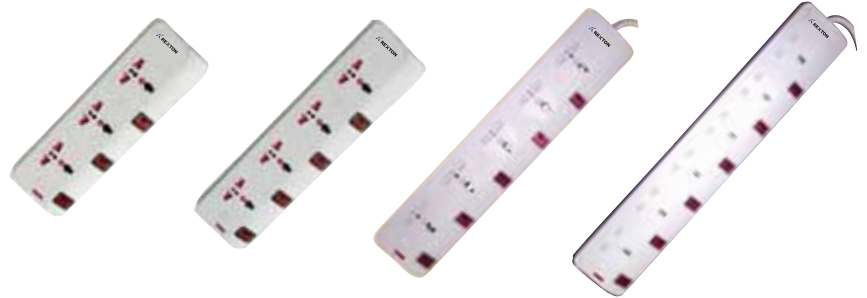

EXTENSION SOCKETS

ORDERING CODE	PART NO	DESCRIPTION	STD. PACKING	MOQ	PRICE
	RXT-703WN	EXTENSION SOCKET 3GANG / 13A UNIVERSAL SWITCHED WITH NEON	24		
	RXT-704WN	EXTENSION SOCKET 4GANG / 13A-UNIVERSAL SWITCHED WITH NEON	24		
	RXT-705WN	EXTENSION SOCKET 5 GANG / 13A-UNIVERSAL SWITCHED WITH NEON	24		
	RXT-706WN	EXTENSION SOCKET 6 GANG /13A UNIVERSAL SWITCHED WITH NEON	24		

CEILING ROSE

ORDERING CODE	PART NO	DESCRIPTION	STD. PACKING	MOQ	PRICE
	R-WE/CR	CEILING ROSE	100		

PENDENT HOLDER SET

ORDERING CODE	PART NO	DESCRIPTION	STD. PACKING	MOQ	PRICE
	RPHS B22-30	PENDENT HOLDER SET - B22 with 30cm Cable & Ceiling Rose	100		
	RPHS E27-30	PENDENT HOLDER SET - E27 with 30cm Cable & Ceiling Rose	100		

BATTEN HOLDERS

ORDERING CODE	PART NO	DESCRIPTION	STD. PACKING	MOQ	PRICE
	R-WE/BLH/HOS/B22	LAMPHOLDER 45 ANGLED / B22 / HO SKIRT	200		
	R-WE/BLH/HOS/E27	LAMPHOLDER 45 ANGLED / E27 / HO SKIRT	200		
	R-WE/45LH/HOS/B22	LAMPHOLDER FOR BATTEN / B22 / HO SKIRT	200		
	R-WE/45LH/HOS/E27	LAMPHOLDER FOR BATTEN / E27 / HO SKIRT	200		